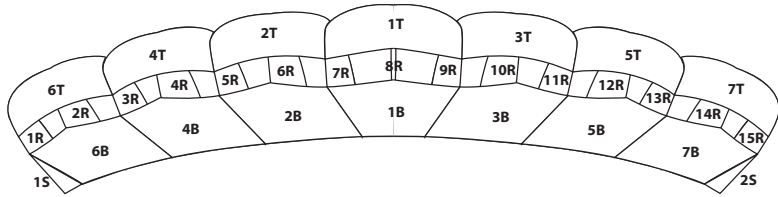

Dealer Name	Quantity	PO#
--------------------	-----------------	------------

- | | |
|---------------------------------------|---------------------------------------|
| <input type="checkbox"/> PD STORM 97 | <input type="checkbox"/> PD STORM 170 |
| <input type="checkbox"/> PD STORM 107 | <input type="checkbox"/> PD STORM 190 |
| <input type="checkbox"/> PD STORM 120 | <input type="checkbox"/> PD STORM 210 |
| <input type="checkbox"/> PD STORM 135 | <input type="checkbox"/> PD STORM 230 |
| <input type="checkbox"/> PD STORM 150 | |

Name		
Shipping Address		
City	State	Zip/ City Code
Country	IS THIS A DROP SHIPMENT?	

Who influenced your decision to buy a PD canopy _____

SUSPENSION LINE

- 600 lb Dacron
- 550 lb Microline
- 825 lb Microline

TOP	6T	4T	2T	1T	3T	5T	7T
PANELS							

Match Ribs To Cells?

Ribs	1R	2R	3R	4R	5R	6R	7R	8R	9R	10R	11R	12R	13R	14R	15R

Match Bottom To Top Panels?

BOTTOM	6B	4B	2B	1B	3B	5B	7B
PANELS							

Stabilizer

Stabilizer