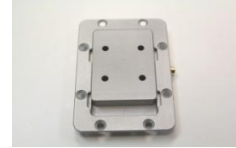

Yes

.....

No

3

Do you want Additional Insert Links ?

Price $ 36.00