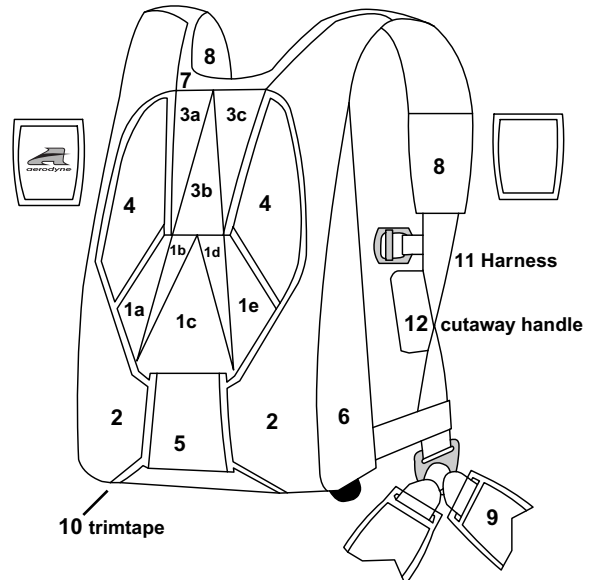

1. Select container size

ICON SPORT **I1 I2 I3 I4 I5 I6 I7**

Type and size of main canopy: _____ Type and size of reserve canopy: _____

2. Select materials and colors

Black (BLK)	Coyote (COY)	Dark grey (DGY)	Gold (GOL)	Green (GRE)	Navy blue (NVY)
Neon green (NGRE)	Neon pink (NPIN)	Neon yellow (NYEL)	Olive drab (OD)	Orange (ORN)	Purple (PUR)
Red (RED)	Royal blue (RBL)	Sea foam (SEAF)	Silver (SIL)	Turquoise (TUR)	White (WHI)
Yellow (YEL)					

Container material:	Cordura	Parapack	
Backpad material:	Cordura	Parapack	Spacer Foam (black only)
Pilotchute material:	F-111	Zero Porosity	

1a Center flap	
1b Center flap	
1c Center flap	
1d Center flap	
1e Center flap	
2 Side flaps	
3a Reserve top flap	
3b Reserve top flap	
3c Reserve top flap	
4 Reserve side flap	
5 Main cover flap	
6 Side walls + bottom flap	
7 Yoke	
8 Backpad	
9 Legstraps	
10 Trim	
11 Harness	

12 Cutaway handle	
13 HD Pilotchute	

3. Decoration and Embroideries

"Icon" embroidery on left hand 3-ring cover flap:

Color 1:
 Color 2:

"Aerodyne" embroideries on side walls:

Color 1:
 Color 2:
 Color 3:
 Color 4: